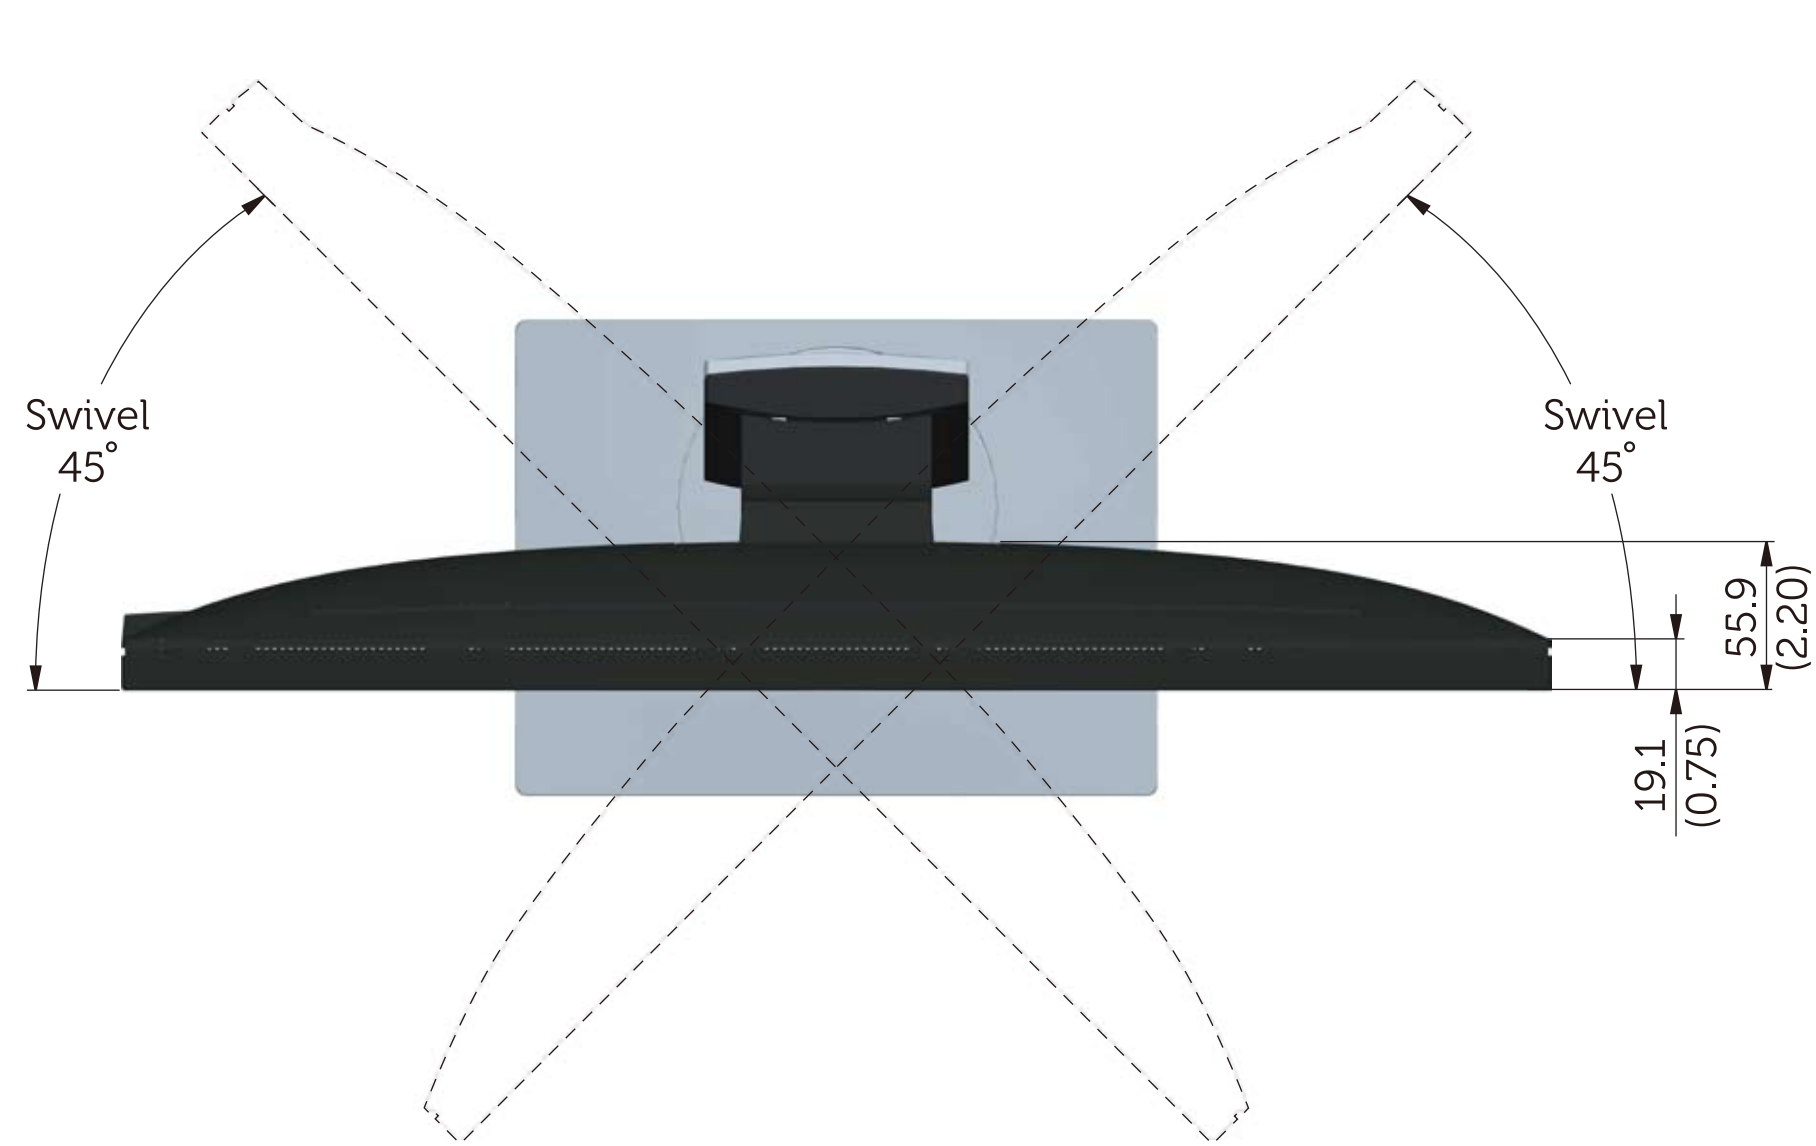

# S2417DG Outline Dimension

Norminal Dimension  
Unit: mm(inch)

Back View of Monitor without stand