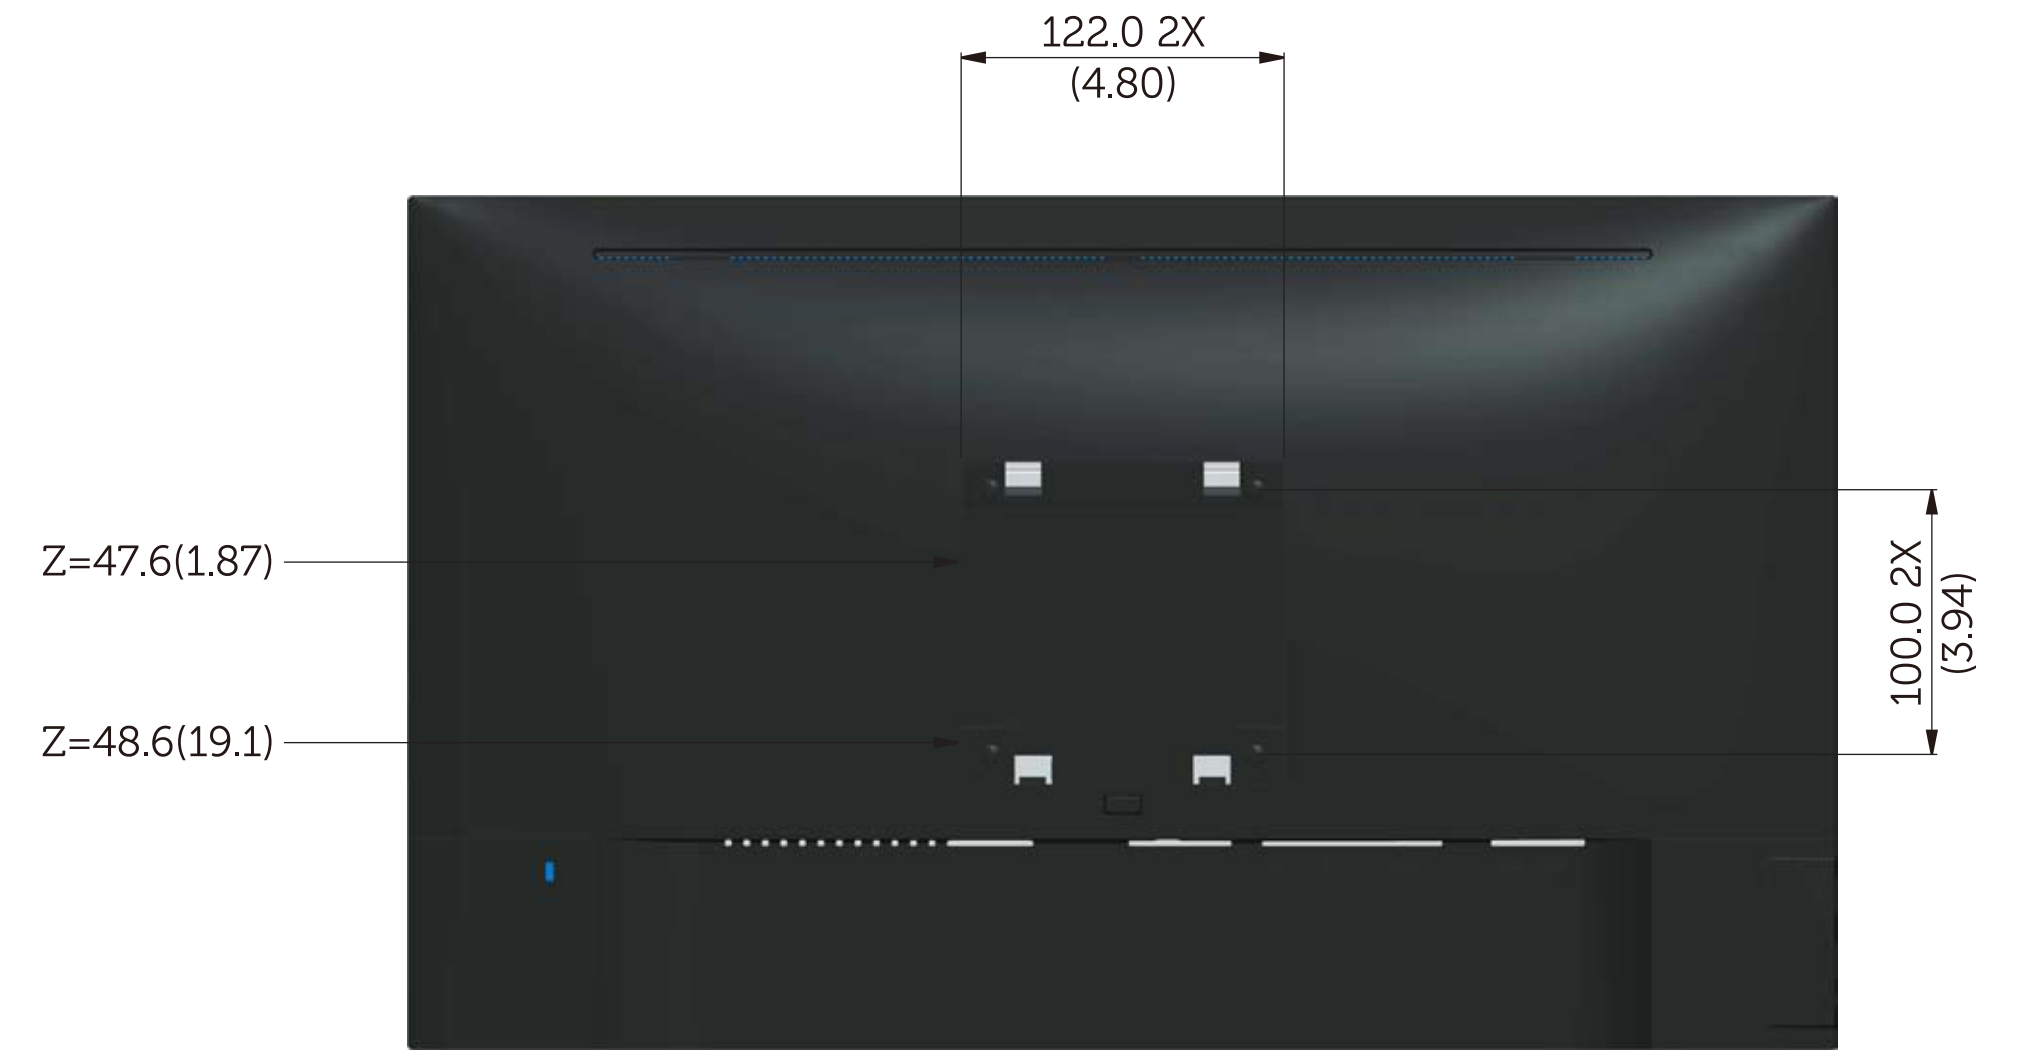

# S2417DG Outline Dimension

Norminal Dimension  
Unit: mm(inch)

Back View of Monitor without stand